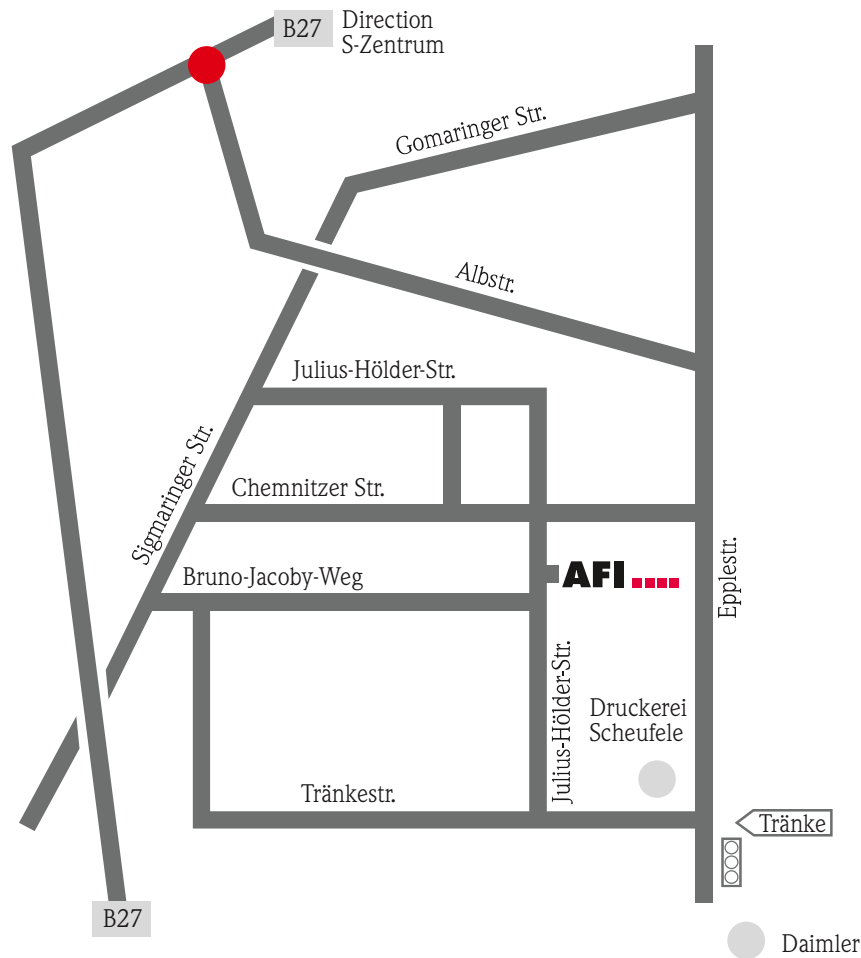

## Directions to Stuttgart

### Coming from Karlsruhe/Singen A8

- **Exit A8:** Filderstadt; S-Degerloch; S-Möhringen; Tübingen/Reutlingen; Leinfelden-Echterdingen; B27
- **Follow direction** München; S-Degerloch; S-Möhringen-Ost; SI-Centrum; B27
- **After a few hundred meters turn right**, following direction S-Degerloch; S-Möhringen-Ost; SI-Centrum; B27
- **Follow this feeder road** which meets highway B27
- **Follow highway B27** up to exit SI-Centrum; S-Möhringen; S-Hohenheim; Kelley-Barracks
- **You will arrive at a 4 lane road.** At the traffic lights 2 lanes turn left and 2 lanes turn right. Take the **right** lane with direction Daimler-Besucher (Daimler visitors)
- **Straight after the curve chose the left lane.** At the traffic light turn left direction S-Asemwald; S-Birkach; Daimler-Besucher; Waldheime

### Coming from Daimler (Option A):

- Follow the priority road (Epplestraße) at the second traffic light turn left into Tränkestraße. (Druckerei Scheufele)
- After turning left, take the first street on the right (Julius-Hölder-Straße)
- After about 150 m you will find AEB at Julius-Hölder-Straße 39 (see also marker beside the road).
- The entrance is situated on the Heldele company area (flashy yellow windows). There are marked parking spaces directly in front of the building or in the garage.