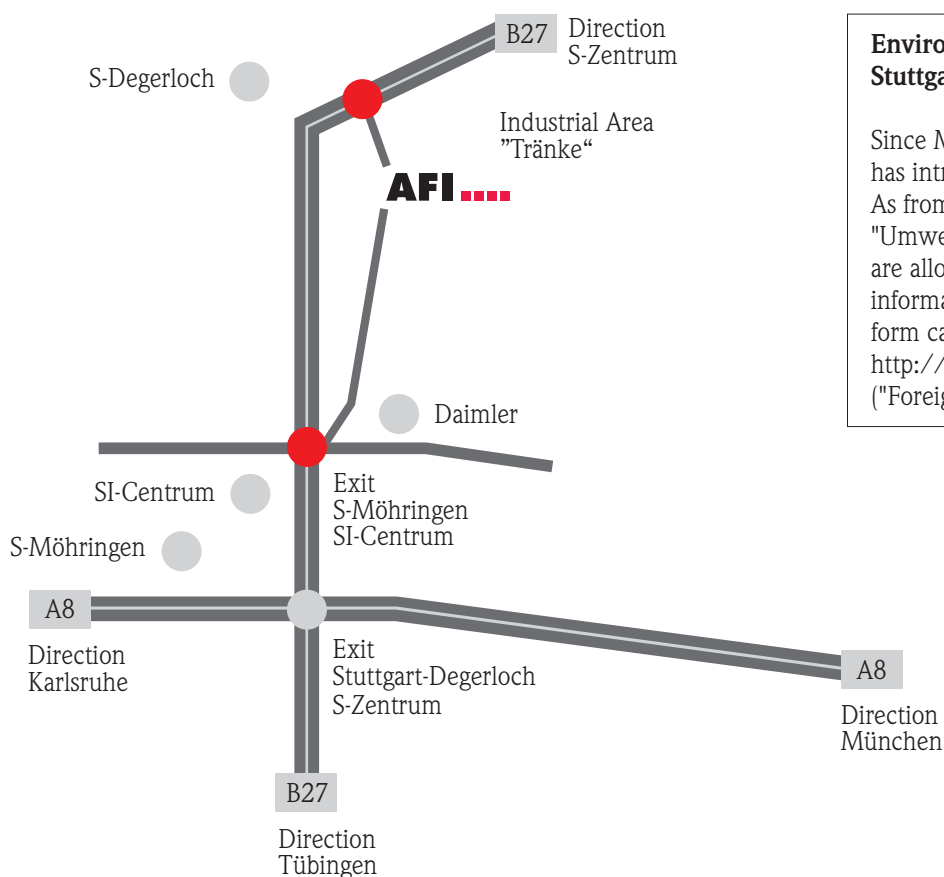

## Directions to Stuttgart

### Coming from Karlsruhe/Singen A8

- **Exit A8:** Filderstadt; S-Degerloch; S-Möhringen; Tübingen/Reutlingen; Leinfelden-Echterdingen; B27
- **Follow direction** München; S-Degerloch; S-Möhringen-Ost; SI-Centrum; B27
- **After a few hundred meters turn right**, following direction S-Degerloch; S-Möhringen-Ost; SI-Centrum; B27
- **Follow this feeder road** which meets highway B27
- **Follow highway B27** up to exit SI-Centrum; S-Möhringen; S-Hohenheim; Kelley-Barracks
- **You will arrive at a 4 lane road.** At the traffic lights 2 lanes turn left and 2 lanes turn right. Take the **right** lane with direction Daimler-Besucher (Daimler visitors)
- **Straight after the curve chose the left lane.** At the traffic light turn left direction S-Asemwald; S-Birkach; Daimler-Besucher; Waldheime

### Coming from Daimler (Option A):

- Follow the priority road (Epplestraße) at the second traffic light turn left into Tränkestraße. (Druckerei Scheufele)
- After turning left, take the first street on the right (Julius-Hölder-Straße)
- After about 150 m you will find AEB at Julius-Hölder-Straße 39 (see also marker beside the road).
- The entrance is situated on the Heldele company area (flashy yellow windows). There are marked parking spaces directly in front of the building or in the garage.